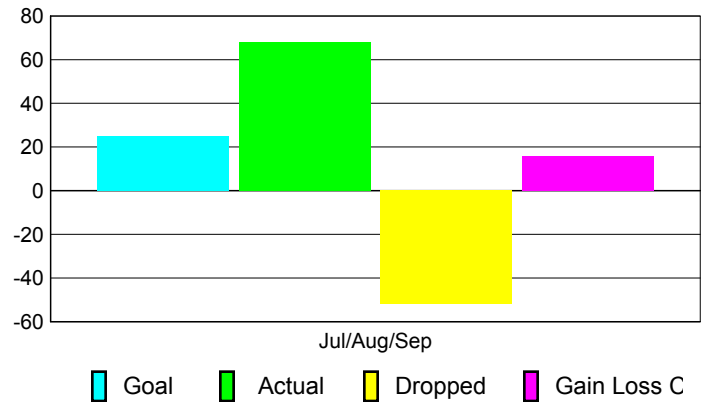

### YTD Status Quo Clubs 2010-2011

Status Quo Clubs Compared to Status Quo Members

## MEMBERSHIP

Membership Results  
2010-2011

Membership  
2009-2010

Month	Net Memb Goal	Actual New Memb	Actual Dropped Memb	Gain/Loss of Memb	Gain/Loss of Memb
Jul/Aug/Sep	25	68	-52	16	-4
<b>Totals</b>	<b>25</b>	<b>68</b>	<b>-52</b>	<b>16</b>	<b>-4</b>

### Membership Results 2010-2011

Goal, New, Dropped, Gain/Loss

### Comparison of Membership Gain/Loss

Current Year Compared to the Previous Year